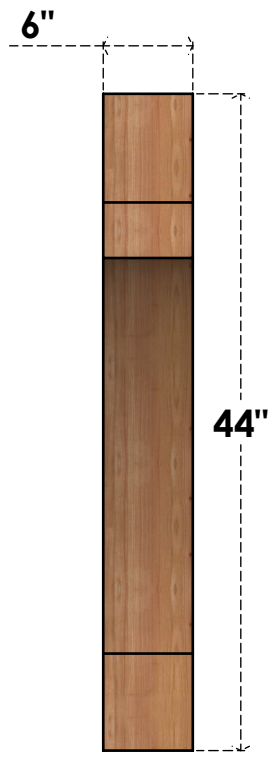

BRC06X44X44MRC00RWR

6"W X 44"D X 44"H MERCED ROUGH SAWN BRACE, WESTERN RED CEDAR

SIDE

FRONT

EKENA MILLWORK
 2300 WEST MAIN ST.
 CLARKSVILLE, TX 75426
 TOLL FREE: 866-607-0453
 WWW.EKENAMILLWORK.COM

NOTES

1. INSTALLATION TO BE COMPLETED IN ACCORDANCE WITH MANUFACTURER'S SPECIFICATIONS.
2. DRAWING MAY NOT BE TO SCALE
3. THIS DRAWING IS INTENDED FOR DESIGN AND PLANNING PURPOSES ONLY.
4. ALL INFORMATION CONTAINED HEREIN WAS CURRENT AT THE TIME OF DEVELOPMENT BUT MUST BE REVIEWED AND APPROVED BY THE PRODUCT MANUFACTURER TO BE CONSIDERED ACCURATE.
5. PRODUCTS ARE NOT KILN DRIED. THIS ITEM IS UNIQUE AND WILL CONTAIN THE NATURAL VARIATIONS THAT THE WOOD SPECIES OFFERS. THIS MAY RESULT IN VARIATIONS UP TO 1/4"