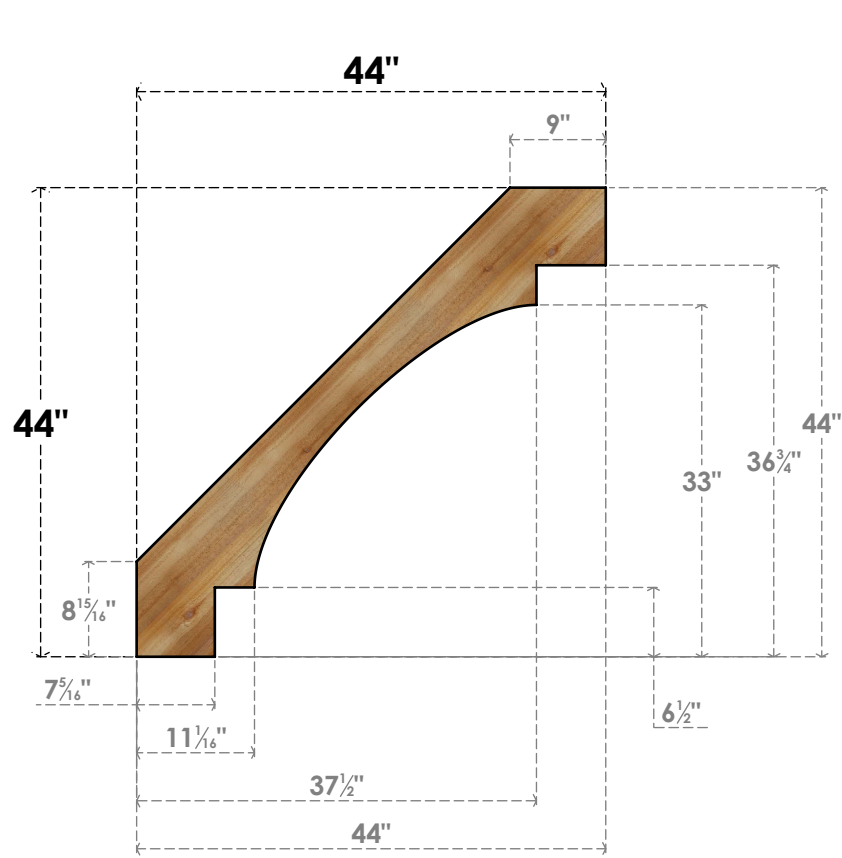

BRC06X44X44MRC00RWR

6"W X 44"D X 44"H MERCED ROUGH SAWN BRACE, WESTERN RED CEDAR

SIDE

FRONT

EKENA MILLWORK
 2300 WEST MAIN ST.
 CLARKSVILLE, TX 75426
 TOLL FREE: 866-607-0453
 WWW.EKENAMILLWORK.COM

NOTES

1. INSTALLATION TO BE COMPLETED IN ACCORDANCE WITH MANUFACTURER'S SPECIFICATIONS.
2. DRAWING MAY NOT BE TO SCALE
3. THIS DRAWING IS INTENDED FOR DESIGN AND PLANNING PURPOSES ONLY.
4. ALL INFORMATION CONTAINED HEREIN WAS CURRENT AT THE TIME OF DEVELOPMENT BUT MUST BE REVIEWED AND APPROVED BY THE PRODUCT MANUFACTURER TO BE CONSIDERED ACCURATE.
5. PRODUCTS ARE NOT KILN DRIED. THIS ITEM IS UNIQUE AND WILL CONTAIN THE NATURAL VARIATIONS THAT THE WOOD SPECIES OFFERS. THIS MAY RESULT IN VARIATIONS UP TO 1/4"